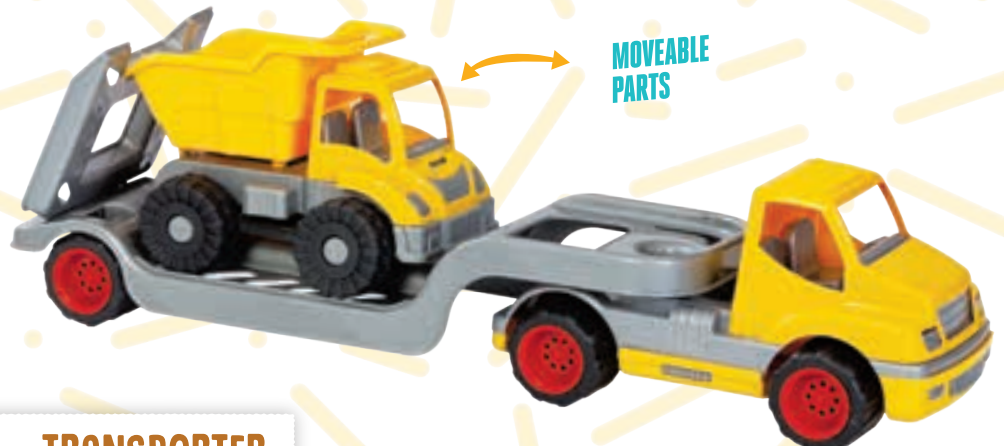

TRIPLE CONSTRUCTION SET

ITEM NO 0801
8 698931 308016

MOVEABLE PARTS

TRANSPORTER TRUCK WITH A TRUCK

IN BOX ITEM NO 5829
8 680925 058298

IN NET ITEM NO 0823
8 698931 308238