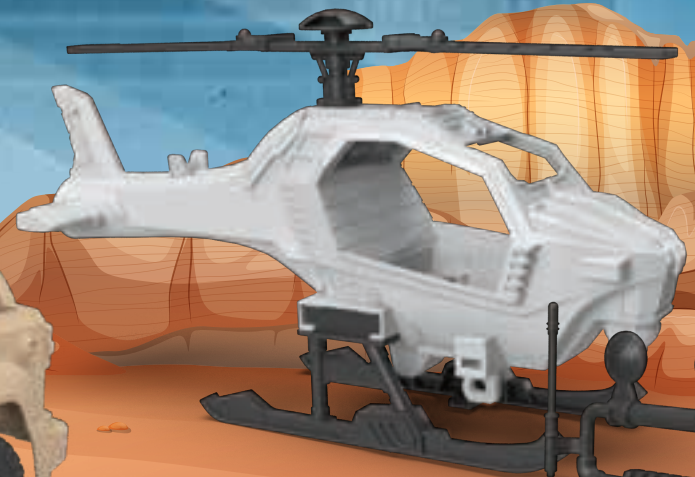

SPACE BRIDGE

FLY WITH SPACE SCOOTER

Operates on 1x AA battery

SPACE ROADS - S

ITEM NO 9609

PROJECT SPACE

SPACE BRIDGE

YOU CAN SET UP IN DIFFERENT WAYS!

FARM VEHICLES
= ASSEMBLY =

MOVING PARTS

ASSEMBLY HARVESTER

ITEM NO
9643

8 683318 895258

MOVING PARTS

ASSEMBLY TRACTOR

ITEM NO
9523

8 683318 895234

START
NEW
ADVENTURES

ASSEMBLY TRUCK

ITEM NO
9643

8 683318 896590

SOLDIER TEAM

MOVING PARTS

**CARGO PLANE
ARMY SET**