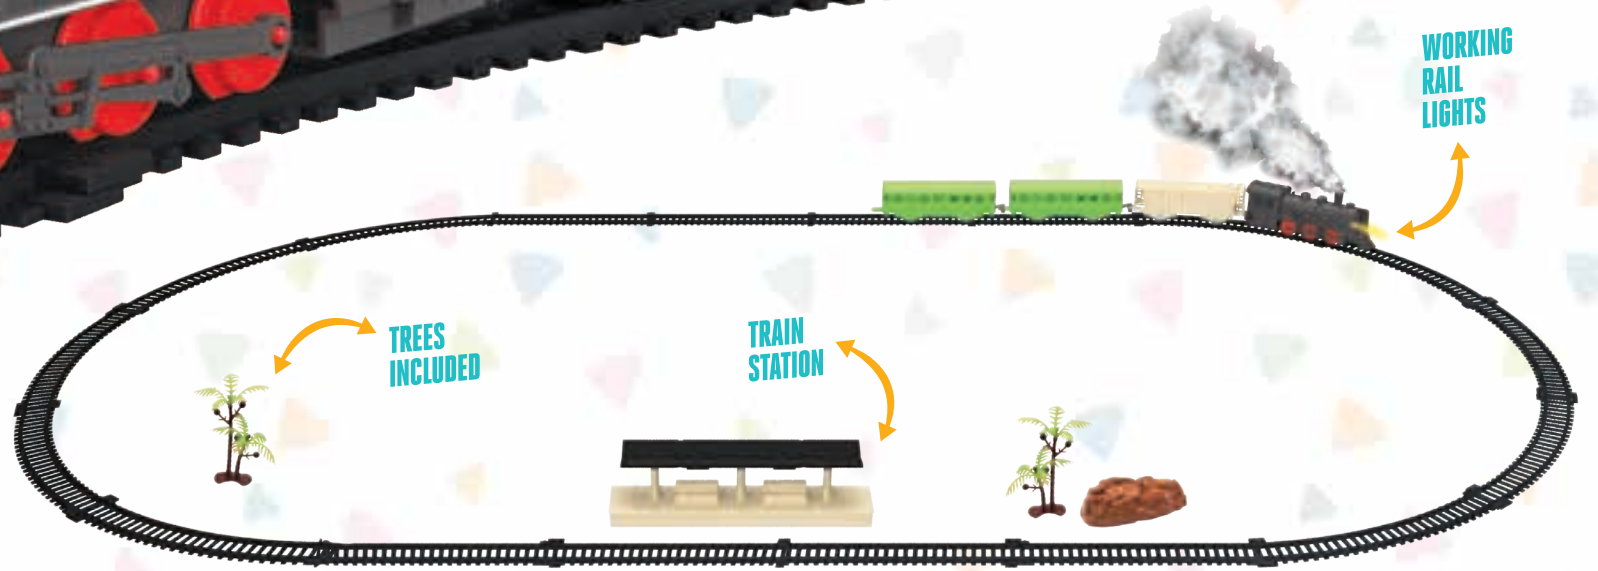

**ROLE
PLAY**

INSTALL
THE RAILS AND
START GAME