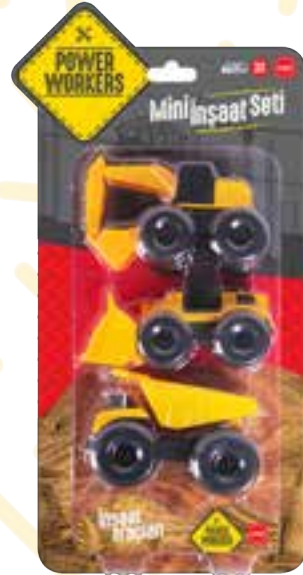

MINI CONSTRUCTION SET – STAND

ITEM NO 3837

MINI CONSTRUCTION SET – ON BOARD

ITEM NO 9691